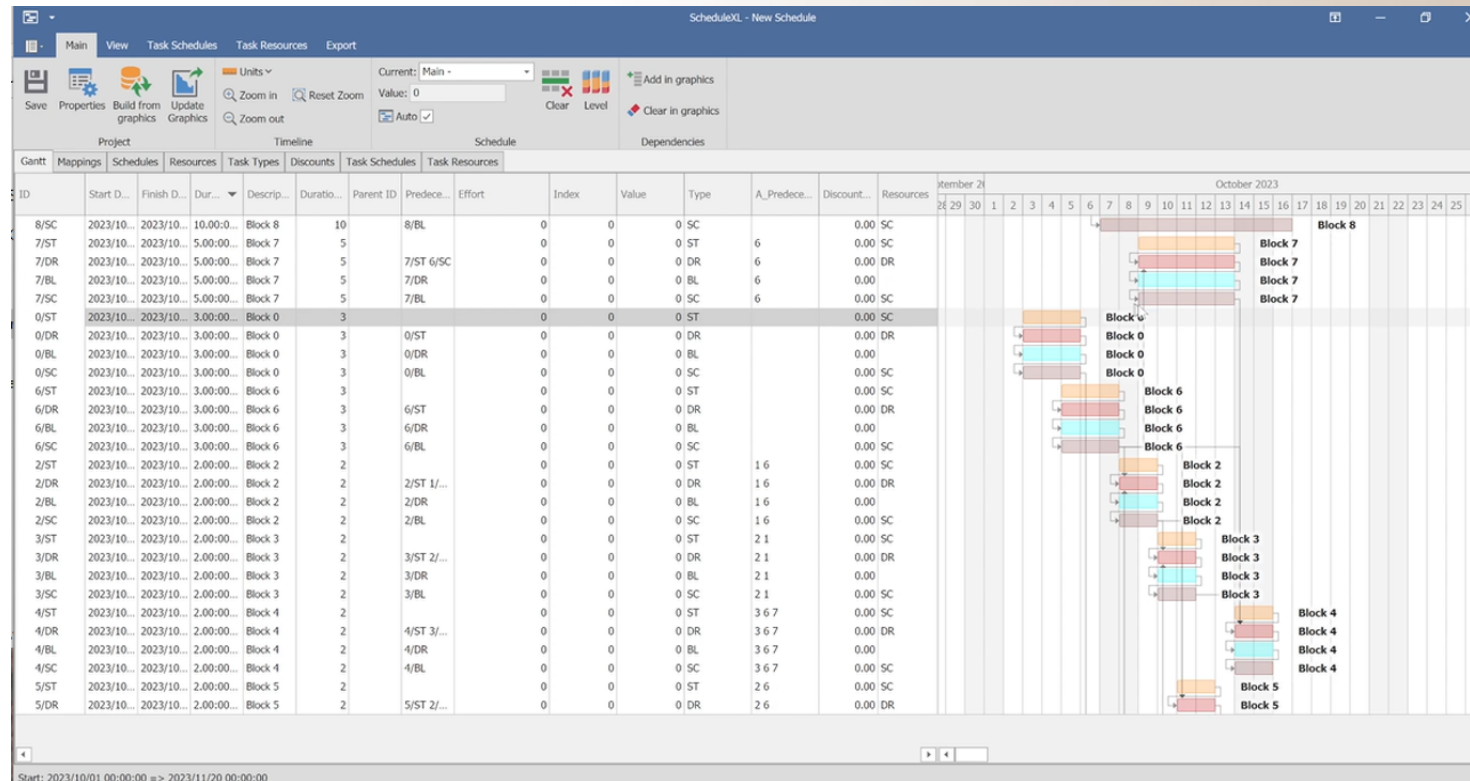

SCHEDULEXL

What is ScheduleXL?

- ScheduleXL is PrimeThought's mine scheduling tool that works with all our spatial products to schedule and optimize mine operations.

How Does it Work?

- ScheduleXL uses the constraints calculated in DesignXL, our mine design tool, or any third-party package plus the actual design and parameters to produce a schedule based on vehicle and machine capacities.
- ScheduleXL links bidirectionally with graphics to display and animate the schedule.
- ScheduleXL can export schedules to Microsoft Project as needed and has its own Gantt chart facility with hot graphics link.

The screenshot displays the SpatialStudio v1.2.0.22 interface. The main view shows a 3D perspective of a mine layout with blue blocks representing different areas. The interface includes a menu bar (Data, View, Draw, Edit, Selection, Tools, Utilities, Scene, Help, RouteXL, Surfaces), a toolbar with various icons, and a 'Layers' panel on the right. The 'Schedules' panel is also visible, showing a list of tasks with columns for Name, Description, and Pit 20.

Overlaid on the right side is the 'ScheduleXL - New Schedule' window, which features a Gantt chart. The Gantt chart displays a timeline from October 2023, with tasks represented by colored bars. The tasks are organized into blocks (Block 0 through Block 8) and are linked by dependencies. The Gantt chart includes a 'Task Resources' table with columns for ID, Start, Finish, Duration, Parent ID, Predecessor, Effort, Index, Value, Type, A_Predecessor, Discount, Resources, and number of days.

Start: 2023/12/07 00:00:00 => 2024/03/07 00:00:00

Graphics Power

- ScheduleXL plugs in to our full-featured 2D and 3D graphics engine called SpatialStudio.
- Your schedule data is linked to a graphic or non-graphic layer in SpatialStudio.
- You can theme on the schedule data right in the graphics and filter out your mining blocks.